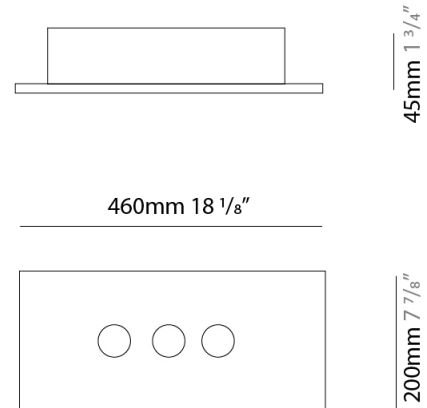

PROJECT
TYPE
SPECIFIER
QUANTITY
DATE

CONFORT RECTANGLE SURFACE

D42056-

base number   Finish
Options

1. To build a product code in our configurator select the specify button on the base model # product page
2. To build a manual product code on this datasheet choose from the options listed below in blue font and add the suffix to the base model #

GENERAL

Series: Confort
Subseries: Confort Rectangle
Brand: Icone
Division: Design
Mounting Type: Surface
Mounting Location: Ceiling
Subcategory: Ambient

PHYSICAL

Shape: Rectangle
Length (mm): 970
Length (in): 38 ⁷/₁₆
Width (mm): 200
Width (in): 7 ⁷/₈
Light Distribution: Direct
Fixture Finish: [WAM](#) / [WAN](#) / [WGF](#) / [WCL](#) / [WPW](#) / [BKA](#) / [BAN](#) / [BGL](#) / [BCL](#) / [BPW](#)
Fixture Material: Aluminum

ELECTRICAL

Lamp Type: LED
Total Output Wattage (W): 13.5
Dimming: Electronic Low Voltage Dimming
Input Voltage (V): 120Vac Direct Line

LED

Number of LEDs: 3
Color Temperature (°K): 3000
Nominal Lumen (lm): 1050
CRI: >90 CRI
Lamp Life (hrs): 50000

OPTICAL

RATINGS AND CERTIFICATIONS

Certified By: Certified for North American Standards
IP rating: IP20