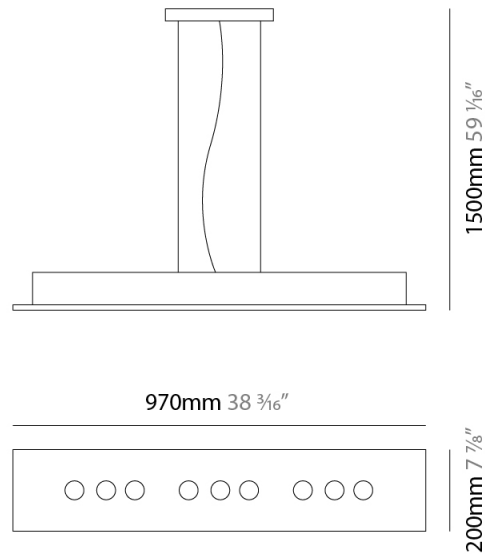

CONFORT RECTANGLE SUSPENSION

D41042-

base number   Finish
Options

PROJECT	_____
TYPE	_____
SPECIFIER	_____
QUANTITY	_____
DATE	_____

1. To build a product code in our configurator select the specify button on the base model # product page
2. To build a manual product code on this datasheet choose from the options listed below in blue font and add the suffix to the base model #

GENERAL

Series: Confort _____
Subseries: Confort Rectangle _____
Brand: Icone _____
Division: Design _____
Mounting Type: Suspension _____
Mounting Location: Ceiling _____
Subcategory: Pendant _____

PHYSICAL

Shape: Rectangle _____
Length (mm): 970 _____
Length (in): 38 3/16 _____
Width (mm): 200 _____
Width (in): 7 7/8 _____
Max. Overall Height (mm): 1500 _____
Max. Overall Height (in): 59 1/16 _____
Light Distribution: Direct / Indirect _____
Fixture Finish: WAM / WAN / WGF / WCL / WPW / BKA / BAN / BGL / BCL / BPW _____
Fixture Material: Aluminum _____

ELECTRICAL

Lamp Type: LED _____
Total Output Wattage (W): 60.5 _____
Dimming: Electronic Low Voltage Dimming _____
Input Voltage (V): 120Vac Direct Line _____

LED

Number of LEDs: 9+1 _____
Color Temperature (°K): 3000 _____
Nominal Lumen (lm): Dir 3150 / Ind 1700 _____
CRI: >90 CRI _____
Lamp Life (hrs): 50000 _____

OPTICAL

RATINGS AND CERTIFICATIONS

Certified By: Certified for North American Standards _____
IP rating: IP20 _____