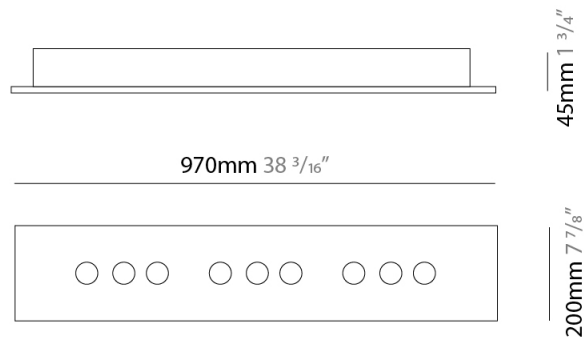

PROJECT	_____
TYPE	_____
SPECIFIER	_____
QUANTITY	_____
DATE	_____

CONFORT RECTANGLE SURFACE

D42060-

base number   Finish
Options

1. To build a product code in our configurator select the specify button on the base model # product page
2. To build a manual product code on this datasheet choose from the options listed below in blue font and add the suffix to the base model #

GENERAL

Series: Confort _____
Subseries: Confort Rectangle _____
Brand: Icone _____
Division: Design _____
Mounting Type: Surface _____
Mounting Location: Ceiling _____
Subcategory: Ambient _____

PHYSICAL

Shape: Rectangle _____
Length (mm): 970 _____
Length (in): 38 ³/₁₆ _____
Width (mm): 200 _____
Width (in): 7 ⁷/₈ _____
Light Distribution: Direct _____
Fixture Finish: [WAM / WAN / WGF / WCL / WPW / BKA / BAN / BGL / BCL / BPW](#) _____
Fixture Material: Aluminum _____

ELECTRICAL

Lamp Type: LED _____
Total Output Wattage (W): 40.5 _____
Dimming: Electronic Low Voltage Dimming _____
Input Voltage (V): 120Vac Direct Line _____

LED

Number of LEDs: 9 _____
Color Temperature (°K): 3000 _____
Nominal Lumen (lm): 3150 _____
CRI: >90 CRI _____
Lamp Life (hrs): 50000 _____

OPTICAL

RATINGS AND CERTIFICATIONS

Certified By: Certified for North American Standards _____
IP rating: IP20 _____