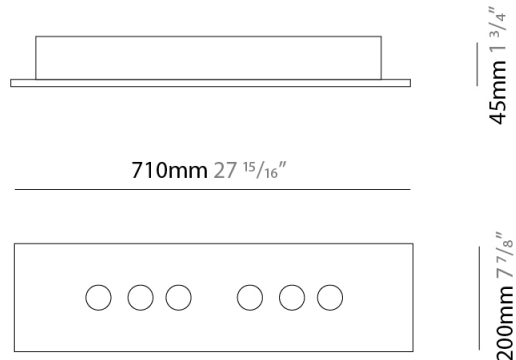

PROJECT
TYPE
SPECIFIER
QUANTITY
DATE

CONFORT RECTANGLE SURFACE

D42058-

base number   Finish
Options

1. To build a product code in our configurator select the specify button on the base model # product page
2. To build a manual product code on this datasheet choose from the options listed below in blue font and add the suffix to the base model #

GENERAL

Series: Confort
Subseries: Confort Rectangle
Brand: Icone
Division: Design
Mounting Type: Surface
Mounting Location: Ceiling
Subcategory: Ambient

PHYSICAL

Shape: Rectangle
Length (mm): 710
Length (in): 27 ¹⁵/₁₆
Width (mm): 200
Width (in): 7 ⁷/₈
Height (mm): 45
Height (in): 1 ³/₄
Light Distribution: Direct
Fixture Finish: WAM / WAN / WGF / WCL / WPW / BKA / BAN / BGL / BCL / BPW
Fixture Material: Aluminum

ELECTRICAL

Lamp Type: LED
Total Output Wattage (W): 27
Dimming: Electronic Low Voltage Dimming
Input Voltage (V): 120Vac Direct Line

LED

Number of LEDs: 6
Color Temperature (°K): 3000
Nominal Lumen (lm): 2100
CRI: >90 CRI
Lamp Life (hrs): 50000

OPTICAL

RATINGS AND CERTIFICATIONS

Certified By: Certified for North American Standards
IP rating: IP20